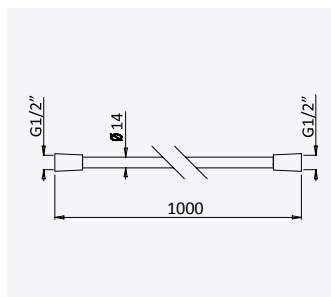

Bicha de chuveiro Lux preto mate para bidé/WC, com terminais à cor - 1,0 m

Bidet/toilets matte black Lux shower hose with colored fittings - 1,0 m

Flexo Lux negro mate para bidé/WC con accesorios de color - 1,0 m

Morning Mist	145 632 3MM
Gunmetal	145 632 3MG
Gunmetal PVD	145 632 3GM