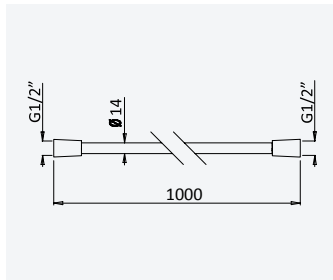

Bicha de chuveiro Lux preto mate para bidé/WC, com terminais em aço inox - 1,0 m

Bidet/toilets matte black Lux shower hose with stainless steel fittings - 1,0 m

Flexo Lux negro mate para bidé/WC con accesorios en acero inox - 1,0 m

Aço Inox Satinado •
Satin Stainless Steel •
Acero Inox Satinado

145 632 4IS