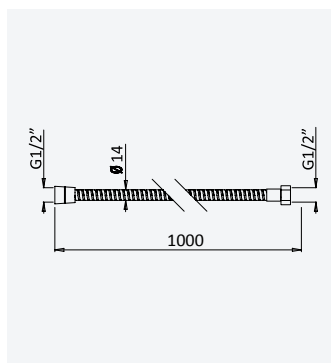

Bicha de chuveiro em metal para bidé/WC - 1,0 m

Metal bidet/toilets shower hose - 1,0 m

Flexo em metal para bidé/WC - 1,0 m

Latão Envelhecido • Old Brass • Latón Viejo	145 630 OLE