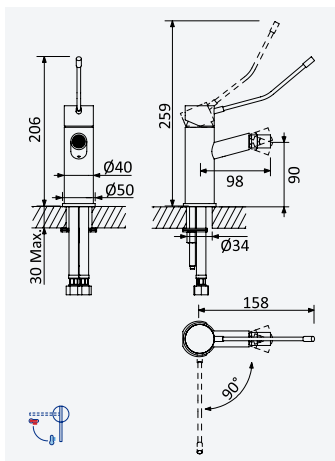

Monocomando de Bidé, manípulo hospitalar - Lusitano

Bidet mixer, long lever handle - Lusitano

Monomando de Bidé, mando largo - Lusitano

Cromado • Chrome

124 100 0CR

Opção: Com válvula clic-clac 1 1/4" - Liz

Option: With push-open pop-up waste set 1 1/4" - Liz

Opción: Con desagüe clic-clac 1 1/4" - Liz

Cromado • Chrome 124 100 1CR