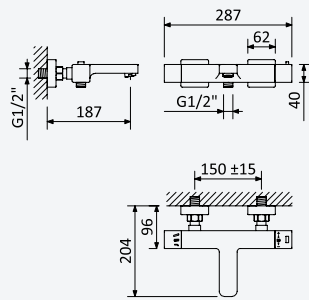

Misturadora termostática de banheira

Thermostatic bath/shower mixer

Termostato para baño y ducha

Cromado • Chrome	185 080 2CR
Night Sky	185 080 2NS
Pure White	185 080 2PW

Opção: Com rampa de duche Flat

Option: With shower rail Flat

Opción: Con barra de ducha Flat

Cromado • Chrome	185 087 2CR
Night Sky	185 087 2NS
Pure White	185 087 2PW