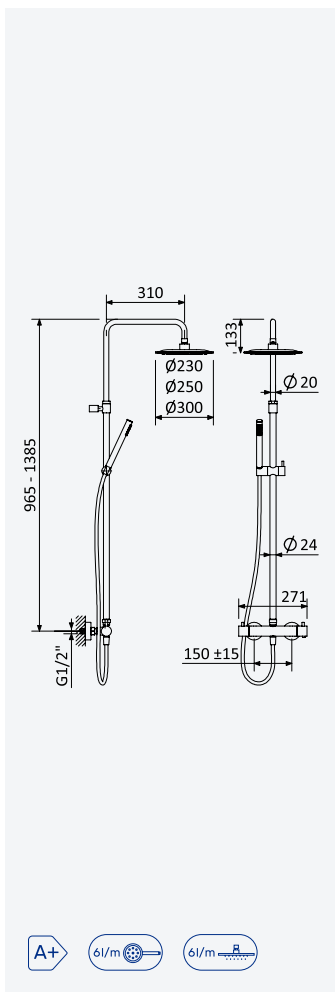

BRUMA AirEcoDrop

Sistema termostático de duche com braço ajustável, chuveiro de Ø230mm em ABS e rampa de duche

Thermostatic shower system for wall mounting with adjustable ABS head shower Ø230mm and shower rail