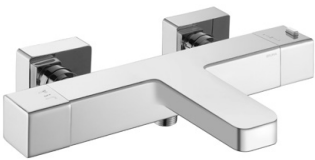

Misturadora termostática de banheira

Thermostatic bath/shower mixer

Termostato para baño y ducha

Cromado • Chrome	185 080 2CR
Night Sky	185 080 2NS
Pure White	185 080 2PW

Opção: Com rampa de duche Flat

Option: With shower rail Flat

Opción: Con barra de ducha Flat

Cromado • Chrome	185 087 2CR
Night Sky	185 087 2NS
Pure White	185 087 2PW