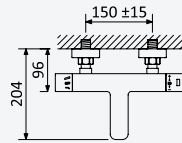

Misturadora termostática de banheira

Thermostatic bath/shower mixer

Termostato para baño y ducha

Cromado • Chrome	185 080 2CR
Night Sky	185 080 2NS
Pure White	185 080 2PW

Opção: Com rampa de duche Flat

Option: With shower rail Flat

Opción: Con barra de ducha Flat

Cromado • Chrome	185 087 2CR
Night Sky	185 087 2NS
Pure White	185 087 2PW