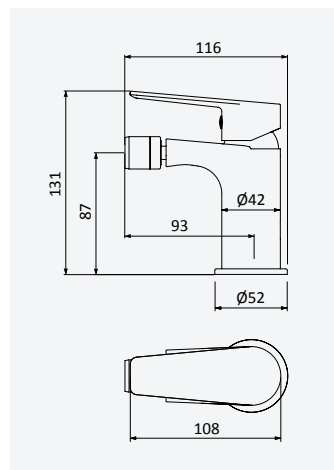

Monocomando de bidé

Bidet mixer

Monomando de bidé

Cromado • Chrome

198 100 0CR

Opção: Com válvula clic-clac 1 1/4" - Liz

Option: With push-open waste set 1 1/4" - Liz

Opción: Con desagüe clic-clac 1 1/4" - Liz

Cromado • Chrome 198 100 1CR