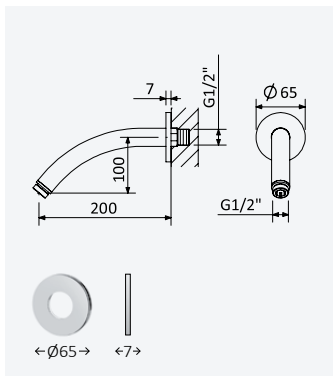

Braço de parede - Ø65x7 Mustang

Wall mounted shower arm - Ø65x7 Mustang

Braço para ducha mural - Ø65x7 Mustang

Cromado • Chrome

145 623 2CR