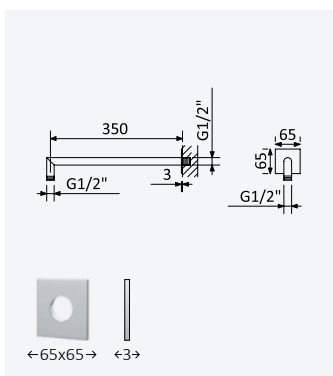

Gunmetal

145 621 5MG

Sunrise

145 621 5SR

Sunset

145 621 5SS

**Braço de parede - 65x65x3 QuadraBlue***Wall mounted shower arm - 65x65x3 QuadraBlue**Braço para ducha mural - 65x65x3 QuadraBlue*

Cromado • Chrome