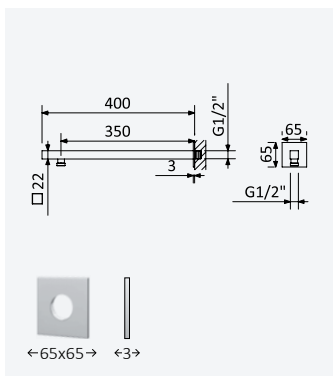

145 623 1IS

**Braço de parede - Ø65x7 Mustang***Wall mounted shower arm - Ø65x7 Mustang**Braço para ducha mural - Ø65x7 Mustang*

Cromado • Chrome

145 623 2CR

**Braço de parede - 65x65x3 QuadraFlow***Wall mounted shower arm - 65x65x3 QuadraFlow**Braço para ducha mural - 65x65x3 QuadraFlow*